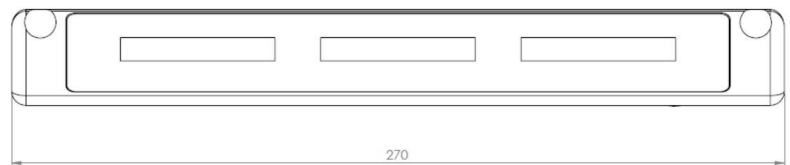

DIMENSIONS

APPLICATIONS

MTXLED AWL can be widely used in different types of application:

- Lights for ambulance
- Fire-fighting vehicles lights
- Lights for police car
- Work area lights
- Auxilliary vehicle lights

Contact:

+40 748 751 465

sales@mtxledsolutions.com

www.mtxledsolutions.com

MTX LED reserves the right to make technical changes without prior notice.

Copyright © MTX LED 28.02.2019 VA01