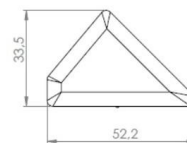

Contact:

+40 748 751 465

sales@mtxledsolutions.com

www.mtxledsolutions.com

MTX LED reserves the right to make technical changes without prior notice.

Copyright © MTX LED 28.02.2019 VA01