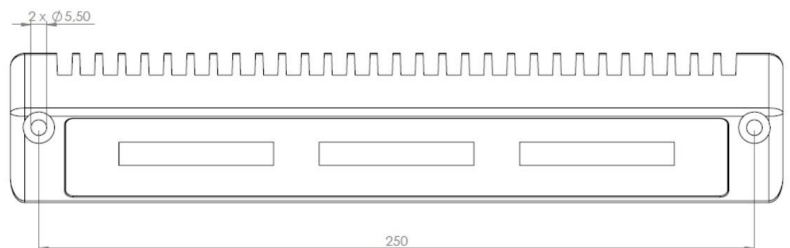

DIMENSIONS

APPLICATIONS

MTXLED AWL can be widely used in different types of application:

- Lights for ambulance
- Fire-fighting vehicles lights
- Lights for police car
- Work area lights
- Auxilliary vehicle lights

Contact:

+40 748 751 465

sales@mtxledsolutions.com

www.mtxledsolutions.com

MTX LED reserves the right to make technical changes without prior notice.

Copyright © MTX LED 28.02.2019 VA01