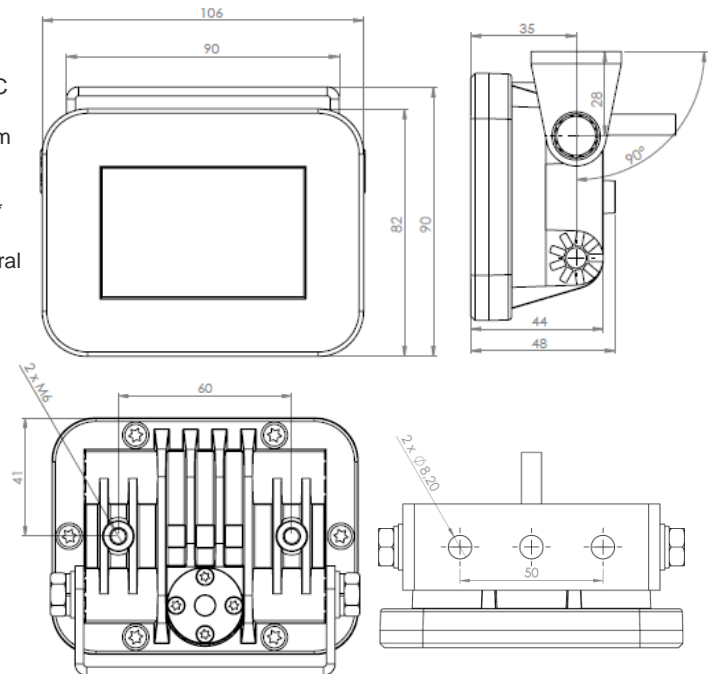

FEATURES

- Cree® LEDs
- High efficiency
- Heavy duty construction – aluminum heatsink
- Overheat protection
- Reverse voltage protection
- Reflectors covered with tempered glass

SPECIFICATION

	mSWM-12- WW-xx**-AAG	mSWM-15-CW-xx**-AAG	mSWM-20-CW-xx**-AAG
Module Luminous flux	1380 lm	1730 lm	2300 lm
Lamp Luminous flux	1200 lm	1500 lm	2000 lm
LED family	CREE® XT-E	CREE® XT-E	CREE® XP-G3
CCT	3000 K	6500 K	5700 K
CRI	80	70	70
Input voltage	12/24 V	12/24 V	12/24 V
Power supply type	DC	DC	DC
Power consumption	19 W	19 W	21 W
Number of LEDs	6	6	6
Operating temperature	-30°C ÷ 50° C	-30°C ÷ 50° C	-30°C ÷ 50° C
Tc max.	85° C	85° C	85° C
Dimensions	106/82/48 mm	106/82/48 mm	106/82/48 mm
IP Code	IP67	IP67	IP67
Radiator color	black	black	black
Cable length	350 mm/5m* HN05RN-F	350 mm/5m* HN05RN-F	350 mm/5m* HN05RN-F
Cable type	0,75 mm ² / Spiral Cord*	0,75 mm ² / Spiral Cord*	0,75 mm ² / Spiral Cord*
Weight	530 g	530 g	530 g
Available Reflectors**	15°, 35°	15°, 35°	15°, 35°
Connector***	OH-2, ATM	OH-2, ATM	OH-2, ATM
Lifetime****	≥ 35000 h	≥ 35000 h	≥ 35000 h

* Spiral cord
** Angle FWHM
*** As accessory
**** Estimated lifetime based on calculated lifetime of critical components

DIMENSIONS

APPLICATIONS

mSWM can be widely used in different types of application: