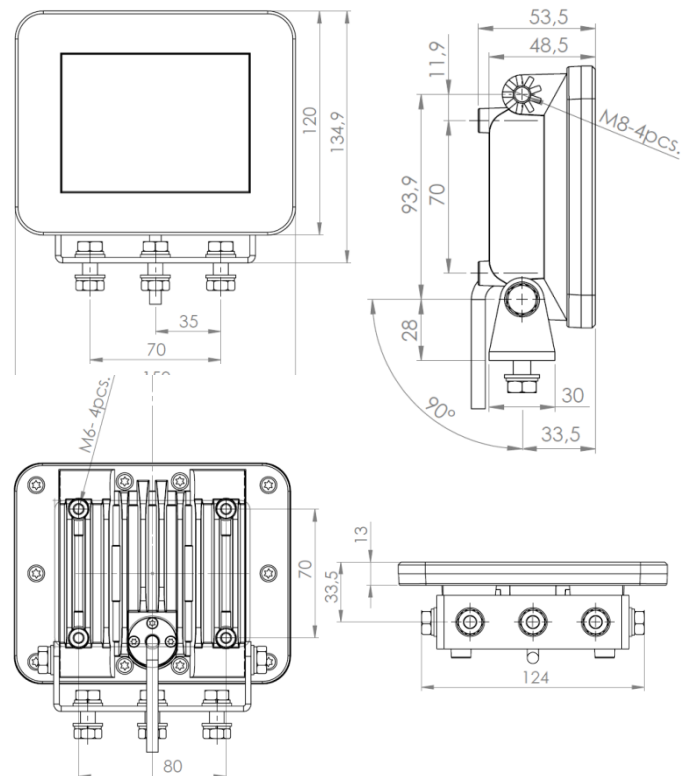

DIMENSIONS

Contact:

+40 748 751 465

sales@mtxledsolutions.com

www.mtxledsolutions.com

MTX LED reserves the right to make technical changes without prior notice.
Copyright © MTX LED 02.10.2018 VA04